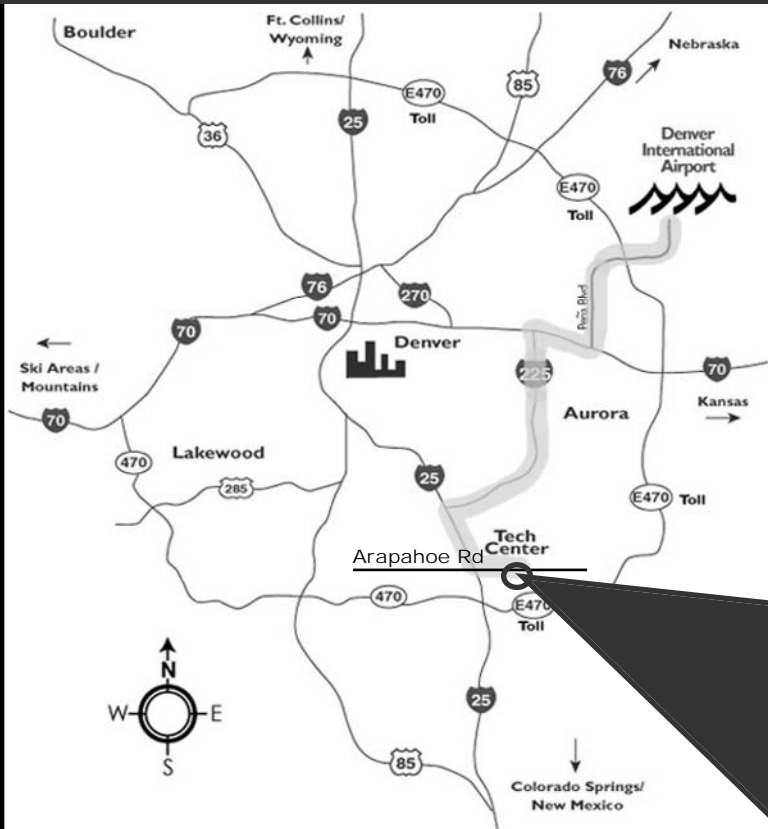

# Driving Directions

7400 South Tucson Way  
Centennial, CO 80112  
303-790-8606  
800-688-8606

### from Denver International Airport \*

- the airport exits onto **70 E.**
- travel 1.6 miles and exit **225 S**
- travel 12.3 miles and exit **25 S**
- travel 2.9 miles and exit **Arapahoe Road** left (E)

### from Arapahoe Road and I-25:

- travel 2.6 miles East on **Arapahoe Road**
- turn right (S) on **Revere Parkway**
- at four-way stop turn left (E) onto **East Briarwood Parkway**
- travel 1.0 miles (road curves and the name changes to **South Tucson Way**)
- 7400 is on the left (E) side of the street.  
There are 3 large flags in front of the building.

\*470 is faster but there are several tolls.