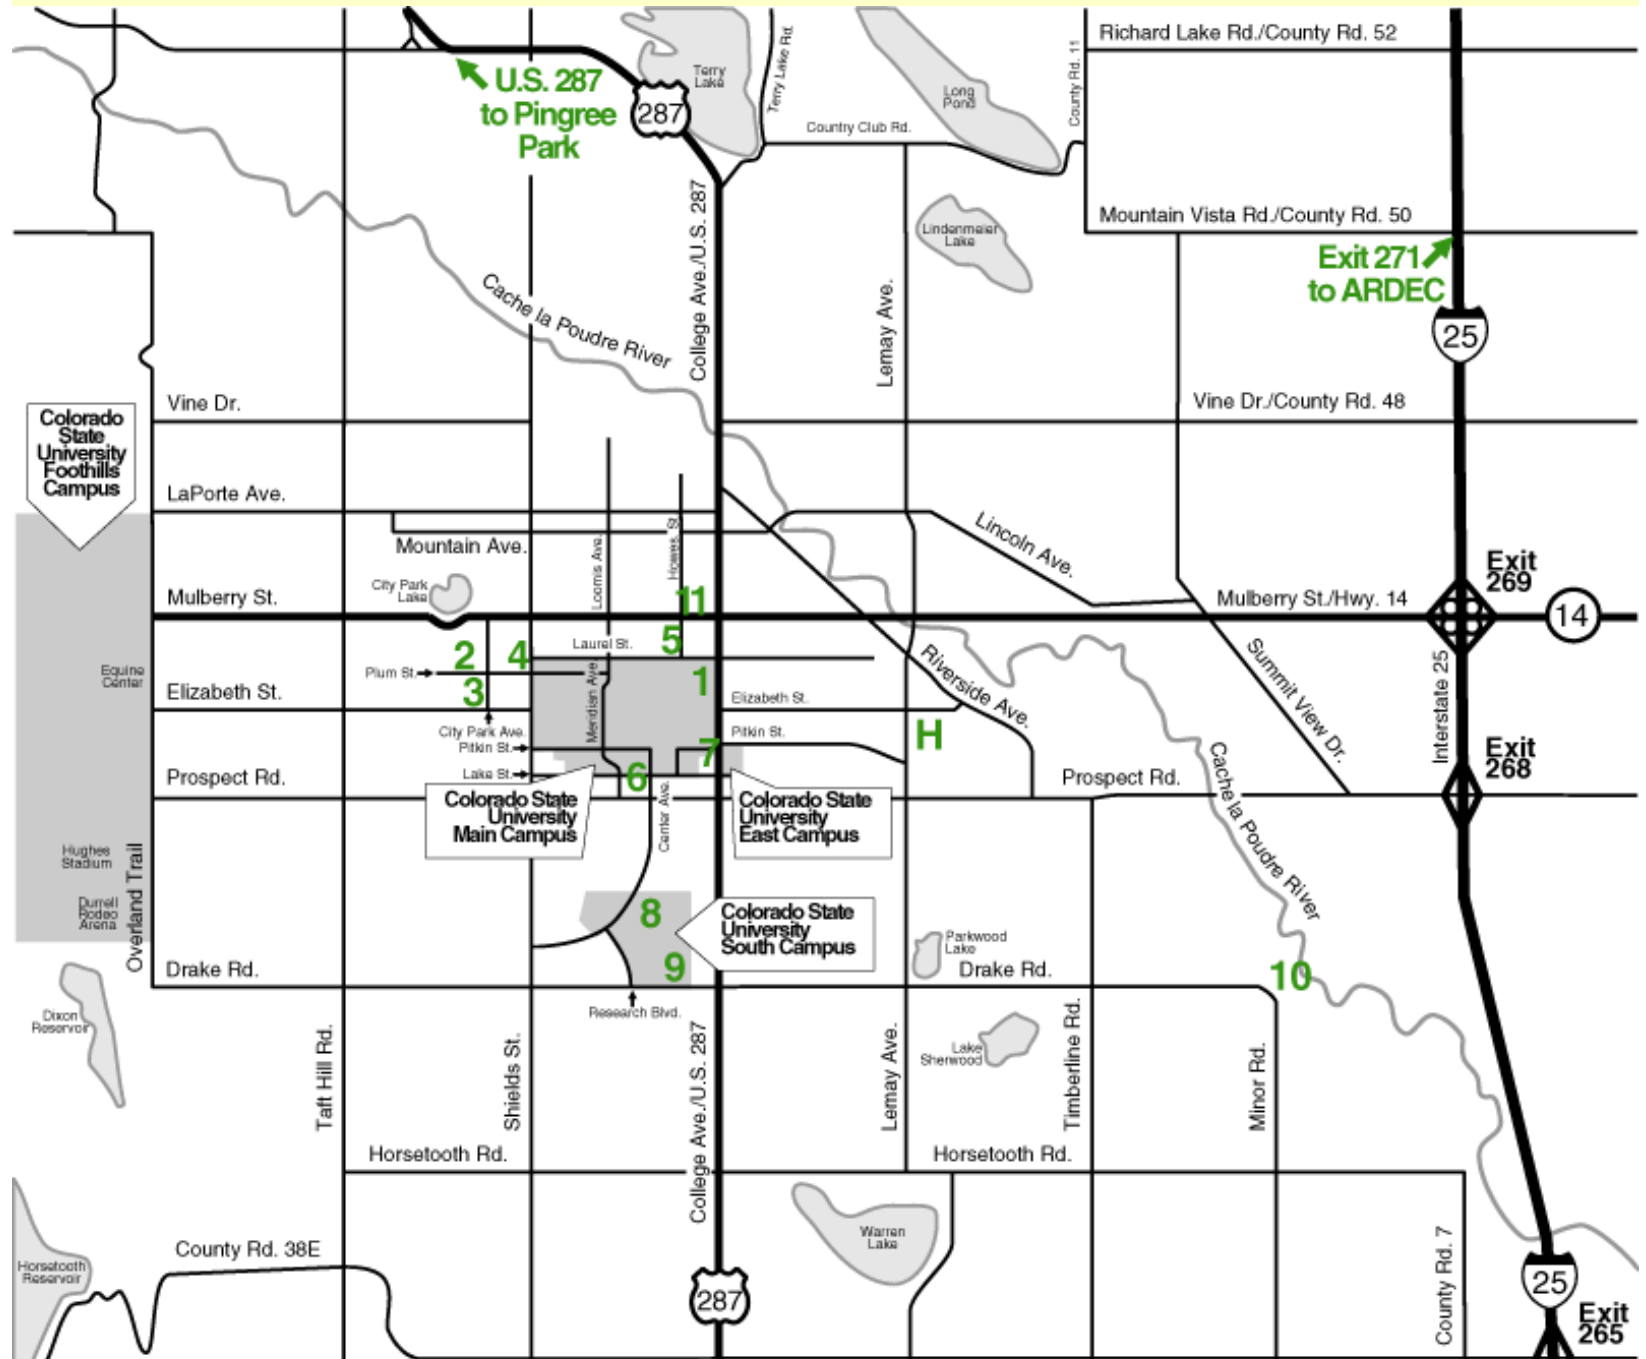

Campus Maps

- Main Campus
- Foothills Campus
- Pingree Park
- Vet. Teaching Hospital
- Map of Fort Collins
- Other Maps
- CSU A - Z
- Directories
- Search
- APPLY TO CSU

Map of Fort Collins

[Click here for driving directions to CSU](#)

Harmony Rd.

Harmony Rd.

Map Legend

1 [Office of Admissions](#)

5 [University Services Center](#)

9 [Veterinary Teaching Hospital](#)

2 [University Village](#)

6 [Aggie Village](#)

10 [Environmental Learning Center](#)

3 [International House](#)

7 [University Visitors Center](#)

11 [Fort Collins Convention and Visitors Bureau](#)

4 [Alumni Center](#)

8 [Natural Resources Research Center](#)